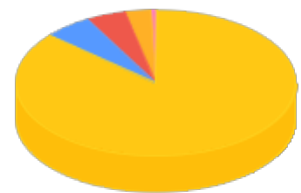

January 2016 Traffic Overview

Visits:	27209	December 2015:	27635	Evolution:	-2%
Page views:	65013	December 2015:	66060	Evolution:	-2%
Unique visitors:	26241	December 2015:	26913	Evolution:	-2%

January 2016 Overview

New VS Returning

■ New visitors
■ Returning visitors

Top Sources

■ Referrers 2.87%
■ Search Engines 62.95%
■ Direct 34.19%

Top Platforms

■ Desktop 83.06%
■ Mobile 15.45%
■ Tablets 1.46%
■ Consoles 0.02%
■ TV 0.01%

Top S.Engines

■ Google 86.78%
■ Other 5.43%
■ Bing 4.37%
■ Yahoo 2.8%
■ Ask 0.42%

New visitors:	24964	Returning visitors:	672	P.V. per visitor:	2.48
Referrers:	780	Search Engines:	17127	Total:	17907
Bounce Rate:	53%	Time Spent:	6:50		