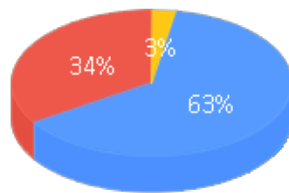

January 2016 Traffic Overview

Visits:	27209	December 2015:	27635	Evolution:	-2%
Page views:	65013	December 2015:	66060	Evolution:	-2%
Unique visitors:	26241	December 2015:	26913	Evolution:	-2%

January 2016 Overview

New VS Returning

■ New visitors
■ Returning visitors

Top Sources

■ Referrers 2.87%
■ Search Engines 62.95%
■ Direct 34.19%

Top Platforms

■ Desktop 83.06%
■ Mobile 15.45%
■ Tablets 1.46%
■ Consoles 0.02%
■ TV 0.01%