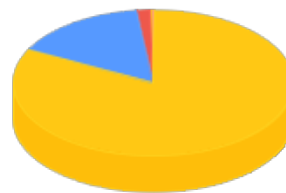

January 2016 Traffic Overview

Visits:	27209	December 2015:	27635	Evolution:	-2%
Page views:	65013	December 2015:	66060	Evolution:	-2%
Unique visitors:	26241	December 2015:	26913	Evolution:	-2%

January 2016 Overview

New VS Returning

■ New visitors
■ Returning visitors

Top Sources

■ Referrers 2.87%
■ Search Engines 62.95%
■ Direct 34.19%

Top Platforms

■ Desktop 83.06%
■ Mobile 15.45%
■ Tablets 1.46%
■ Consoles 0.02%
■ TV 0.01%

Top S.Engines

■ Google 86.78%
■ Other 5.43%
■ Bing 4.37%
■ Yahoo 2.8%
■ Ask 0.42%

New visitors:	24964	Returning visitors:	672	P.V. per visitor:	2.48
Referrers:	780	Search Engines:	17127	Total:	17907
Bounce Rate:	53%	Time Spent:	6:50		