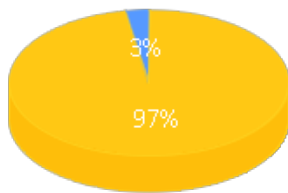

January 2016 Traffic Overview

Visits:	27209	December 2015:	27635	Evolution:	-2%
Page views:	65013	December 2015:	66060	Evolution:	-2%
Unique visitors:	26241	December 2015:	26913	Evolution:	-2%

January 2016 Overview

New VS Returning

■ New visitors
■ Returning visitors

Top Sources

■ Referrers 2.87%
■ Search Engines 62.95%
■ Direct 34.19%

Top Platforms

■ Desktop 83.06%
■ Mobile 15.45%
■ Tablets 1.46%
■ Consoles 0.02%
■ TV 0.01%