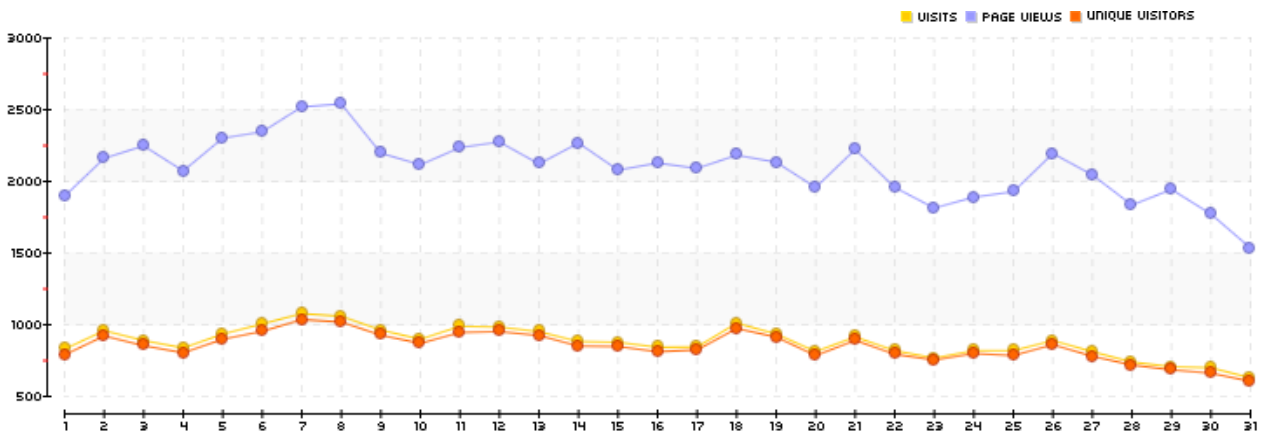

January 2016 Traffic Overview

Visits:	27209	December 2015:	27635	Evolution:	-2%
Page views:	65013	December 2015:	66060	Evolution:	-2%
Unique visitors:	26241	December 2015:	26913	Evolution:	-2%

January 2016 Overview

New VS Returning

■ New visitors
■ Returning visitors

Top Sources

■ Referrers 2.87%
■ Search Engines 62.95%
■ Direct 34.19%

Top Platforms

■ Desktop 83.06%
■ Mobile 15.45%
■ Tablets 1.46%
■ Consoles 0.02%
■ TV 0.01%